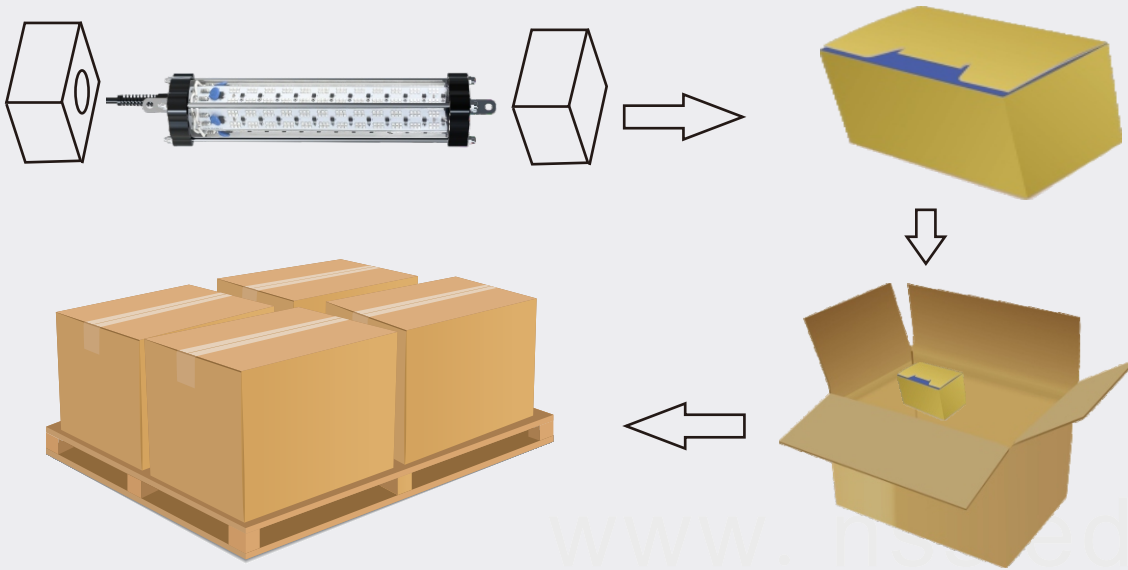

3
Intelligent constant current IC, safer and more stable

Features Description

- ◆ 1. Adopts the latest design of short circuit and redundant protection IC linear scheme.
- ◆ 2. Low energy consumption, high efficiency LED green light, economical and applicable.
- ◆ 3. Equipped with PUR tensile and waterproof cable.
- ◆ 4. Voltages can be 110V or 220V (optional) .
- ◆ 5. Strong corrosion resistance, double waterproof, depth up to 50 meters.

Underwater fish trap
Best choice for night fishing

Technical parameters

SPECIFICATION		EFL-5GA12-01	EFL-5GA22-01	EFL-10GA12-01	EFL-10GA22-01
ELECTRICAL SPECIFICATIONS	Input Voltage (V)	AC110-120V	AC220-240V	AC110-120V	AC220-240V
	Power Factor	0.9		0.9	
	Power Watts(W)	500W		1000W	
	Dimming Availability	NO			
	THD	<20%			
	Efficiency	≥90%			
PHOTOMETRIC INFORMATION	Lumens Delivered (lm)	45000LM±10%		85000LM±10%	
	Color Rendering Index (CRI)	-			
	Wavelength(NM)	520-530NM			
	Light Type	SMD 3030 1W		SMD 3030 2W	
	Beam Angle	360°			
GENERAL PERFORMANCE	LED Amount	864 LEDs			
	IP Grade	IP68			
	Material	6063 aluminum			
	Lamp Size	Φ112*H460mm Φ4.4"*H 37.7"			
	Fixture Weight	2.85Kg(6.3lbs)			
	Storage temperature	-25°C - 55 °C (-13°F to 131°F)			
	Operating Temperature	-25°C - 45 °C (-13°F to 113°F)			
	Environment Humidity	40% ~ 90% RH, non condensing			
Certification	CE,ROHS				
Life Span	>30,000 hours(Luminance decrease is less than 30%)				

Size chart

Package

Model	Packaging unit (Pieces/Unit)	Dimensions	Gross weight	Volume
EFL-5GA12-01 EFL-5GA22-01	Small box 1	51.5*15.5*20.5cm	3.2Kg	0.016m ³
EFL-10GA12-01 EFL-10GA22-01	Outer Carton 6	53*47*43cm	21Kg	0.11m ³