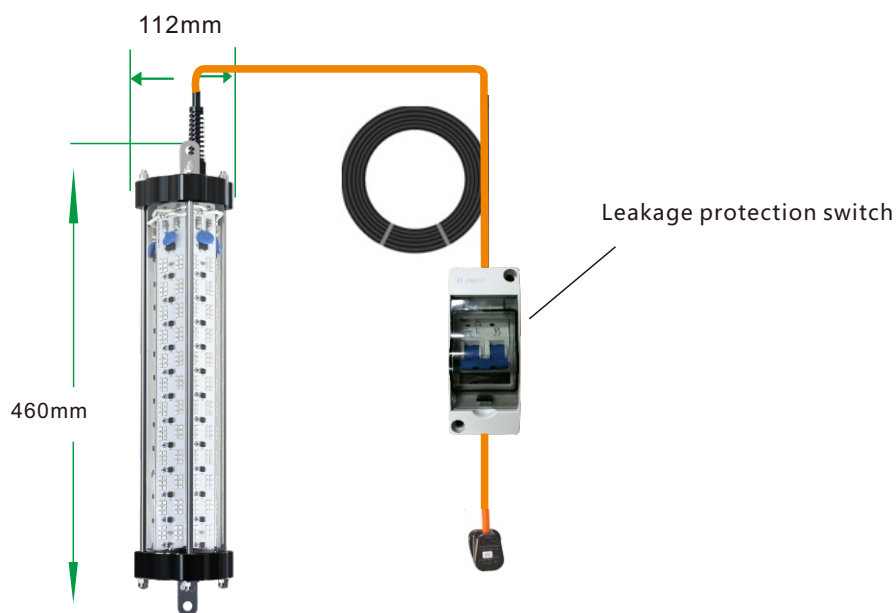

Technical parameters

SPECIFICATION		EFL-5GA12-01	EFL-5GA22-01	EFL-10GA12-01	EFL-10GA22-01
ELECTRICAL SPECIFICATIONS	Input Voltage (V)	AC110-120V	AC220-240V	AC110-120V	AC220-240V
	Power Factor	0.9		0.9	
	Power Watts(W)	500W		1000W	
	Dimming Availability	NO			
	THD	<20%			
	Efficiency	≥90%			
PHOTOMETRIC INFORMATION	Lumens Delivered (lm)	45000LM±10%		85000LM±10%	
	Color Rendering Index (CRI)	-			
	Wavelength(NM)	520-530NM			
	Light Type	SMD 3030 1W		SMD 3030 2W	
	Beam Angle	360°			
GENERAL PERFORMANCE	LED Amount	864 LEDs			
	IP Grade	IP68			
	Material	6063 aluminum			
	Lamp Size	Φ112*H460mm Φ4.4"*H 37.7"			
	Fixture Weight	2.85Kg(6.3lbs)			
	Storage temperature	-25°C - 55 °C (-13°F to 131°F)			
	Operating Temperature	-25°C - 45 °C (-13°F to 113°F)			
	Environment Humidity	40% ~ 90% RH, non condensing			
Certification	CE,ROHS				
Life Span	>30,000 hours(Luminance decrease is less than 30%)				

Size chart